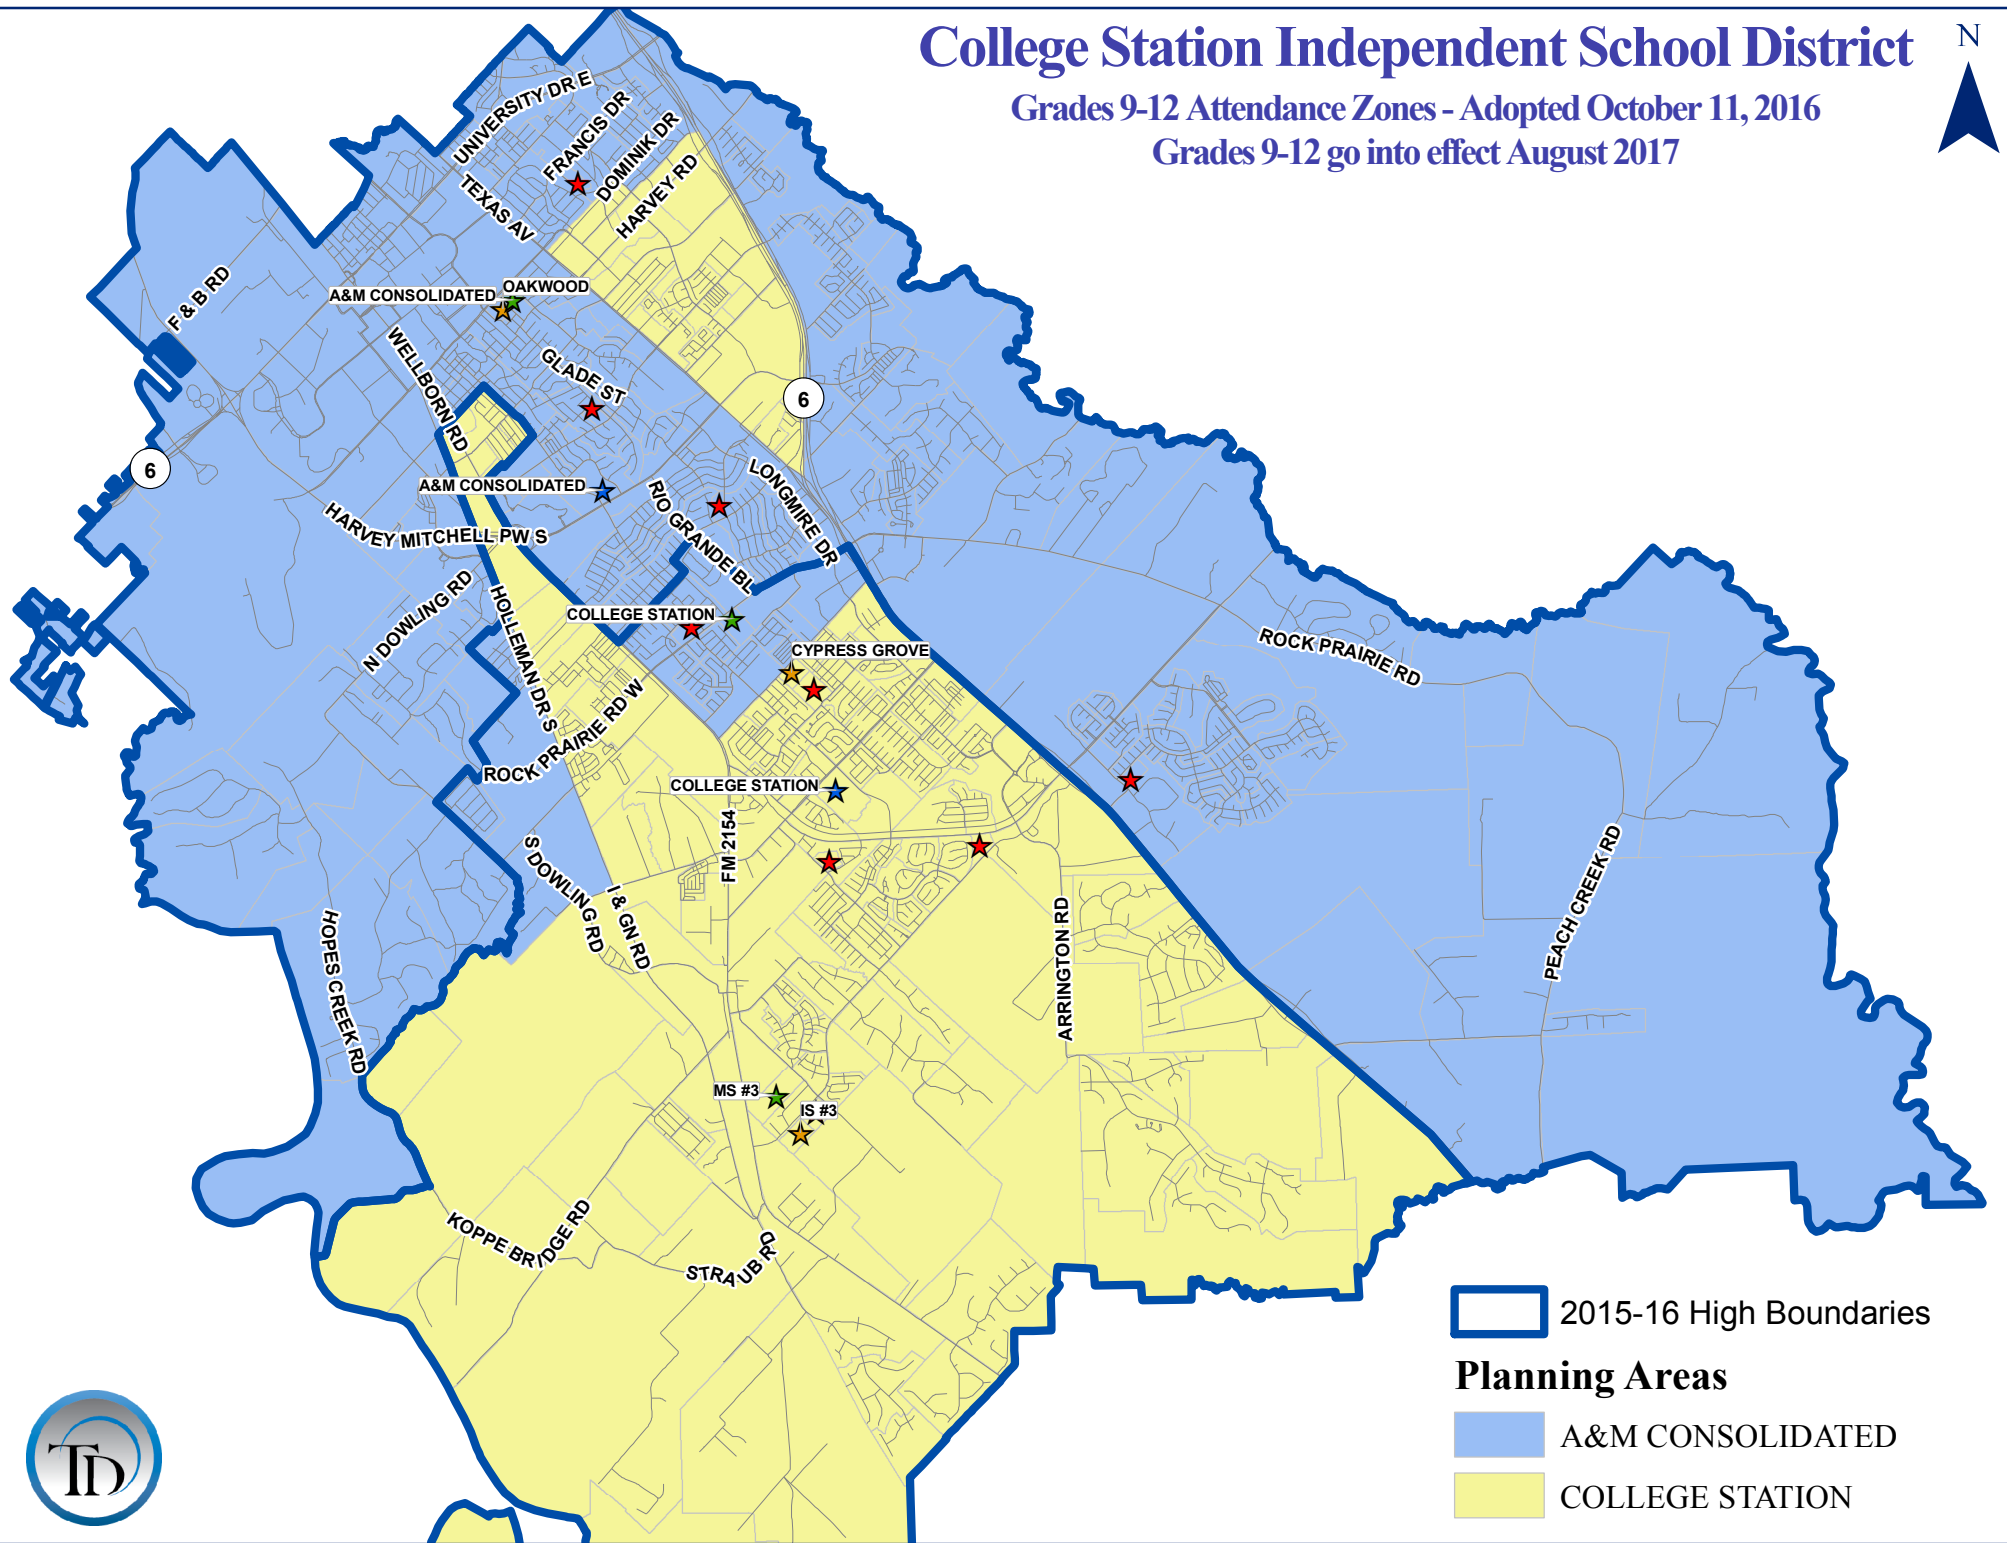

# College Station Independent School District

Grades 9-12 Attendance Zones - Adopted October 11, 2016

Grades 9-12 go into effect August 2017

 2015-16 High Boundaries

### Planning Areas

 A&M CONSOLIDATED

 COLLEGE STATION