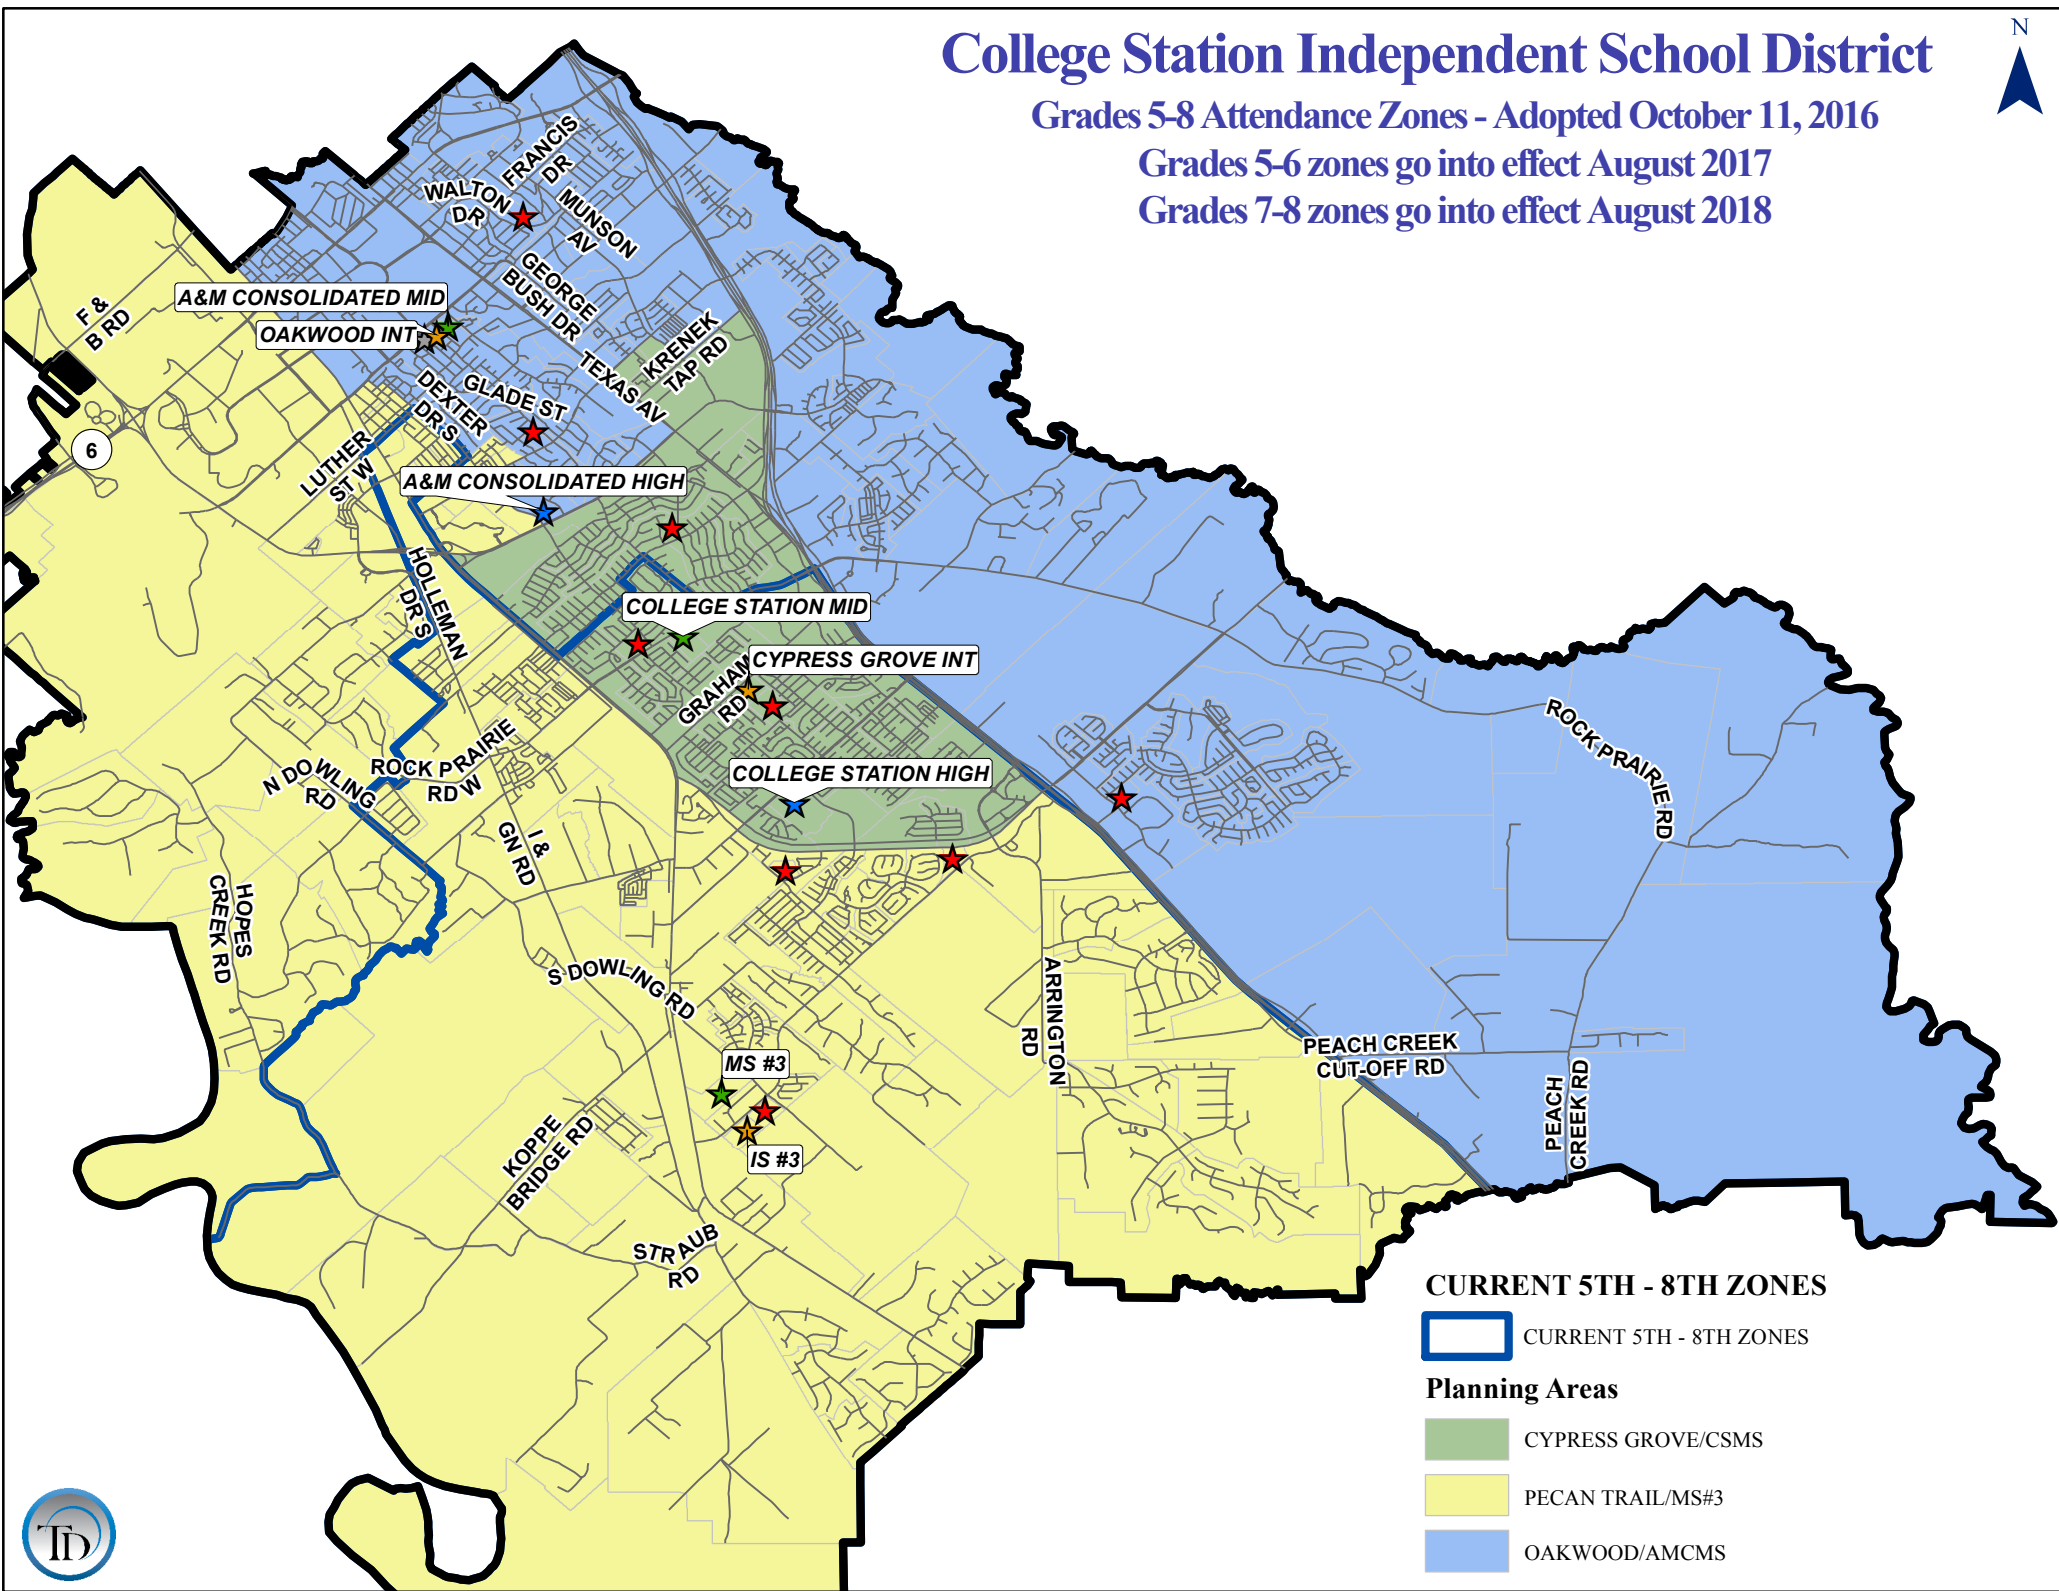

College Station Independent School District

Grades 5-8 Attendance Zones - Adopted October 11, 2016

Grades 5-6 zones go into effect August 2017

Grades 7-8 zones go into effect August 2018

CURRENT 5TH - 8TH ZONES

 CURRENT 5TH - 8TH ZONES

Planning Areas

-  CYPRESS GROVE/CSMS
-  PECAN TRAIL/MS#3
-  OAKWOOD/AMCMS