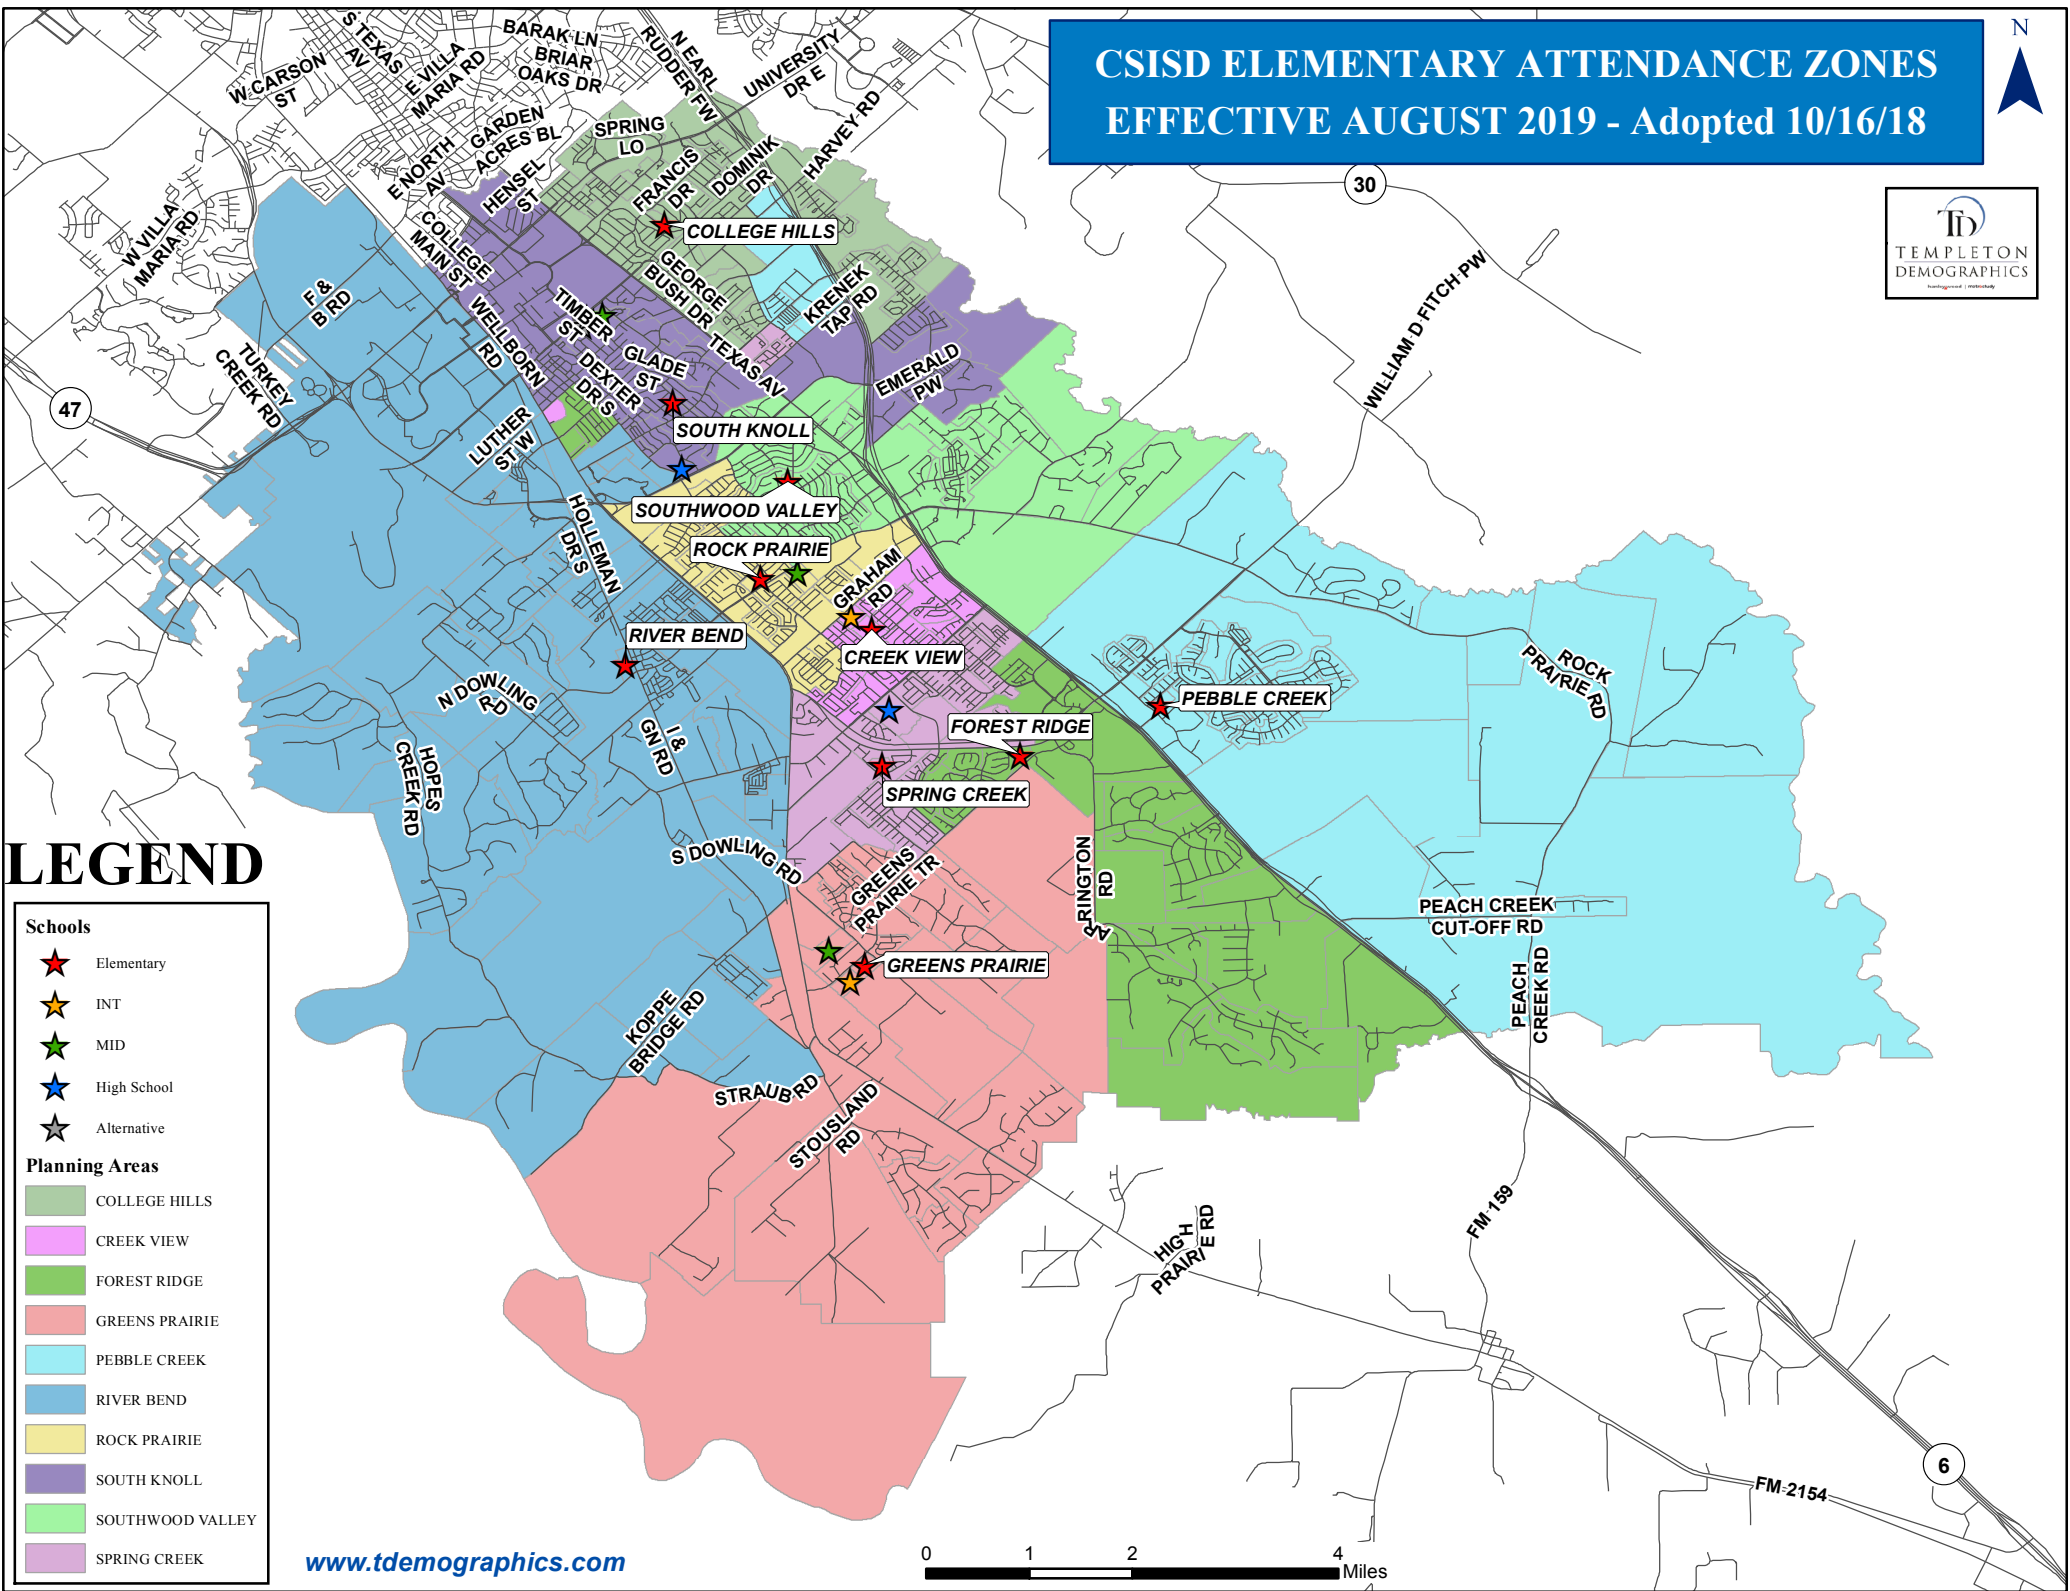

# CSISD ELEMENTARY ATTENDANCE ZONES EFFECTIVE AUGUST 2019 - Adopted 10/16/18

## LEGEND

- Schools**
- ★ Elementary
  - ★ INT
  - ★ MID
  - ★ High School
  - ★ Alternative
- Planning Areas**
- COLLEGE HILLS
  - CREEK VIEW
  - FOREST RIDGE
  - GREENS PRAIRIE
  - PEBBLE CREEK
  - RIVER BEND
  - ROCK PRAIRIE
  - SOUTH KNOLL
  - SOUTHWOOD VALLEY
  - SPRING CREEK