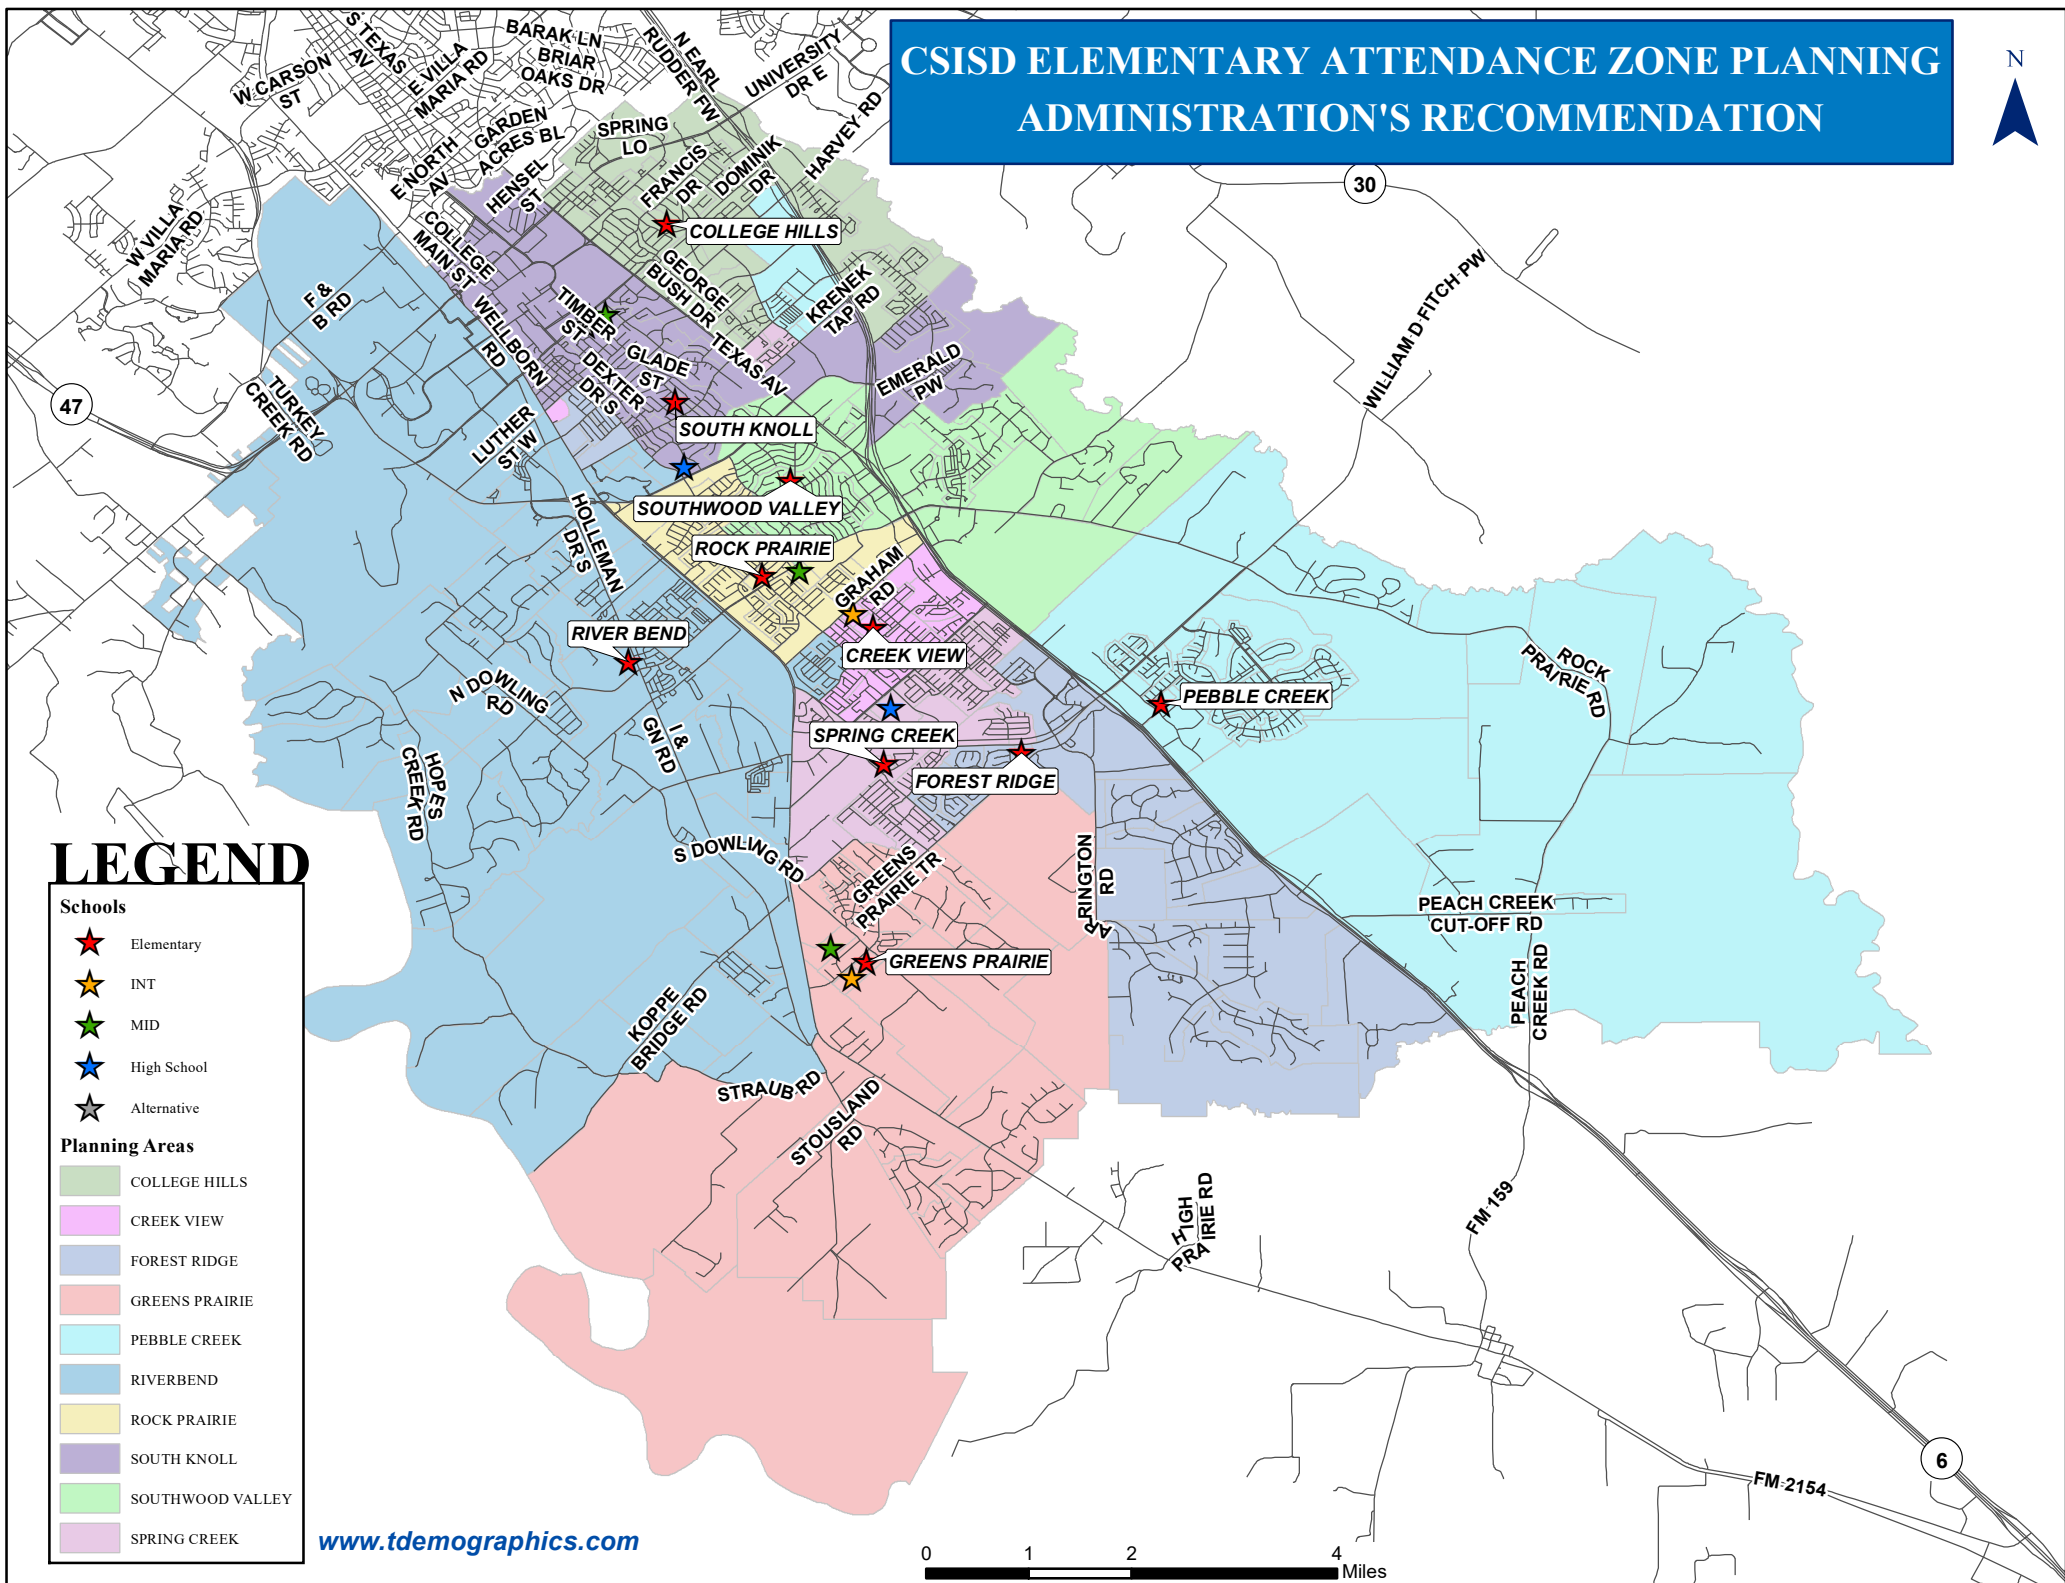

CSISD ELEMENTARY ATTENDANCE ZONE PLANNING ADMINISTRATION'S RECOMMENDATION

LEGEND

- Schools**
- ★ Elementary
 - ★ INT
 - ★ MID
 - ★ High School
 - ★ Alternative
- Planning Areas**
- COLLEGE HILLS
 - CREEK VIEW
 - FOREST RIDGE
 - GREENS PRAIRIE
 - PEBBLE CREEK
 - RIVERBEND
 - ROCK PRAIRIE
 - SOUTH KNOLL
 - SOUTHWOOD VALLEY
 - SPRING CREEK